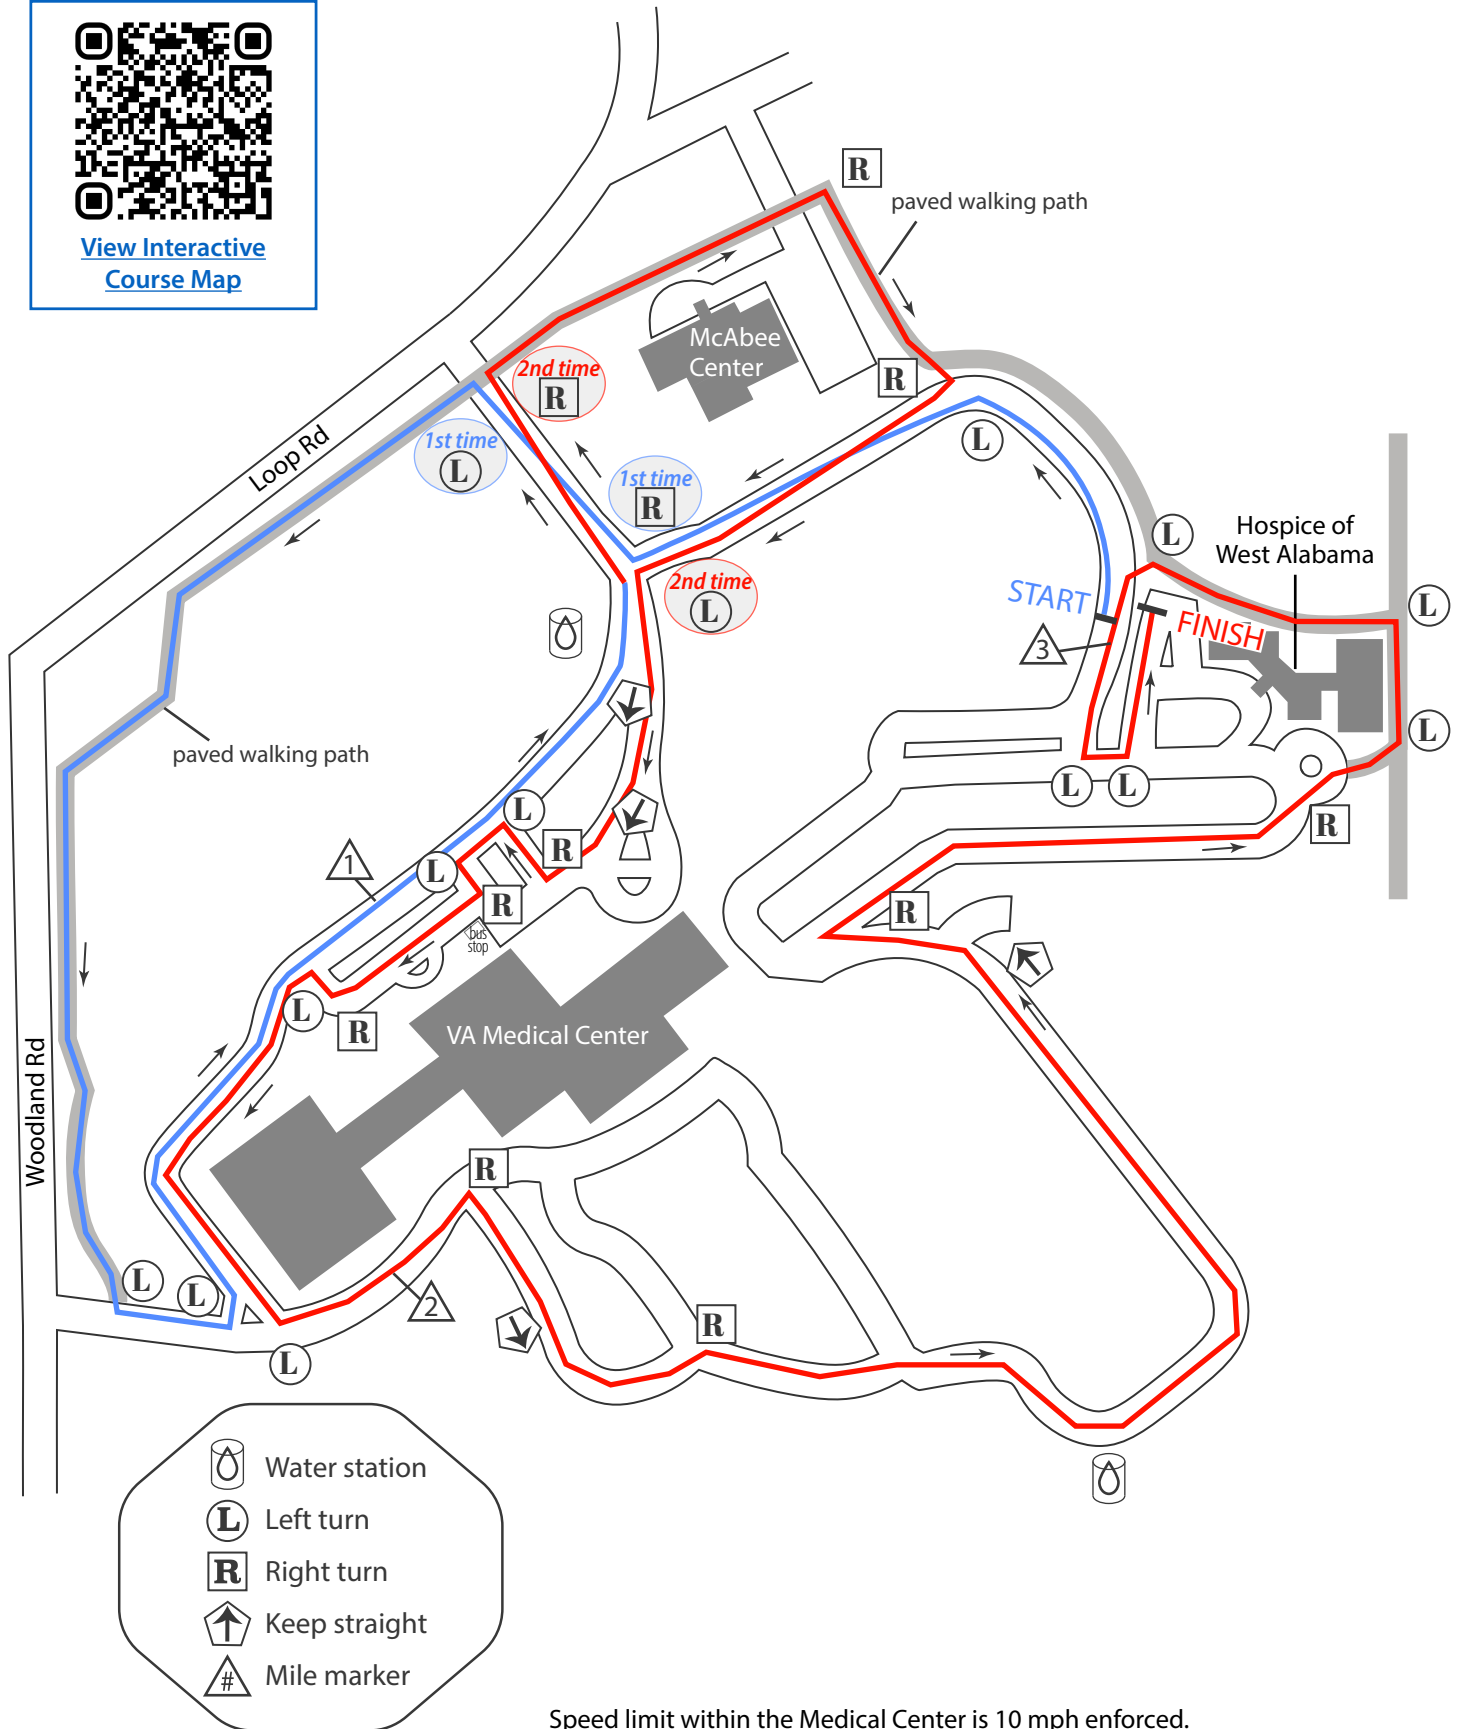

Hospice of West Alabama 5K

Tuscaloosa, Alabama

[View Interactive Course Map](#)

Speed limit within the Medical Center is 10 mph enforced.