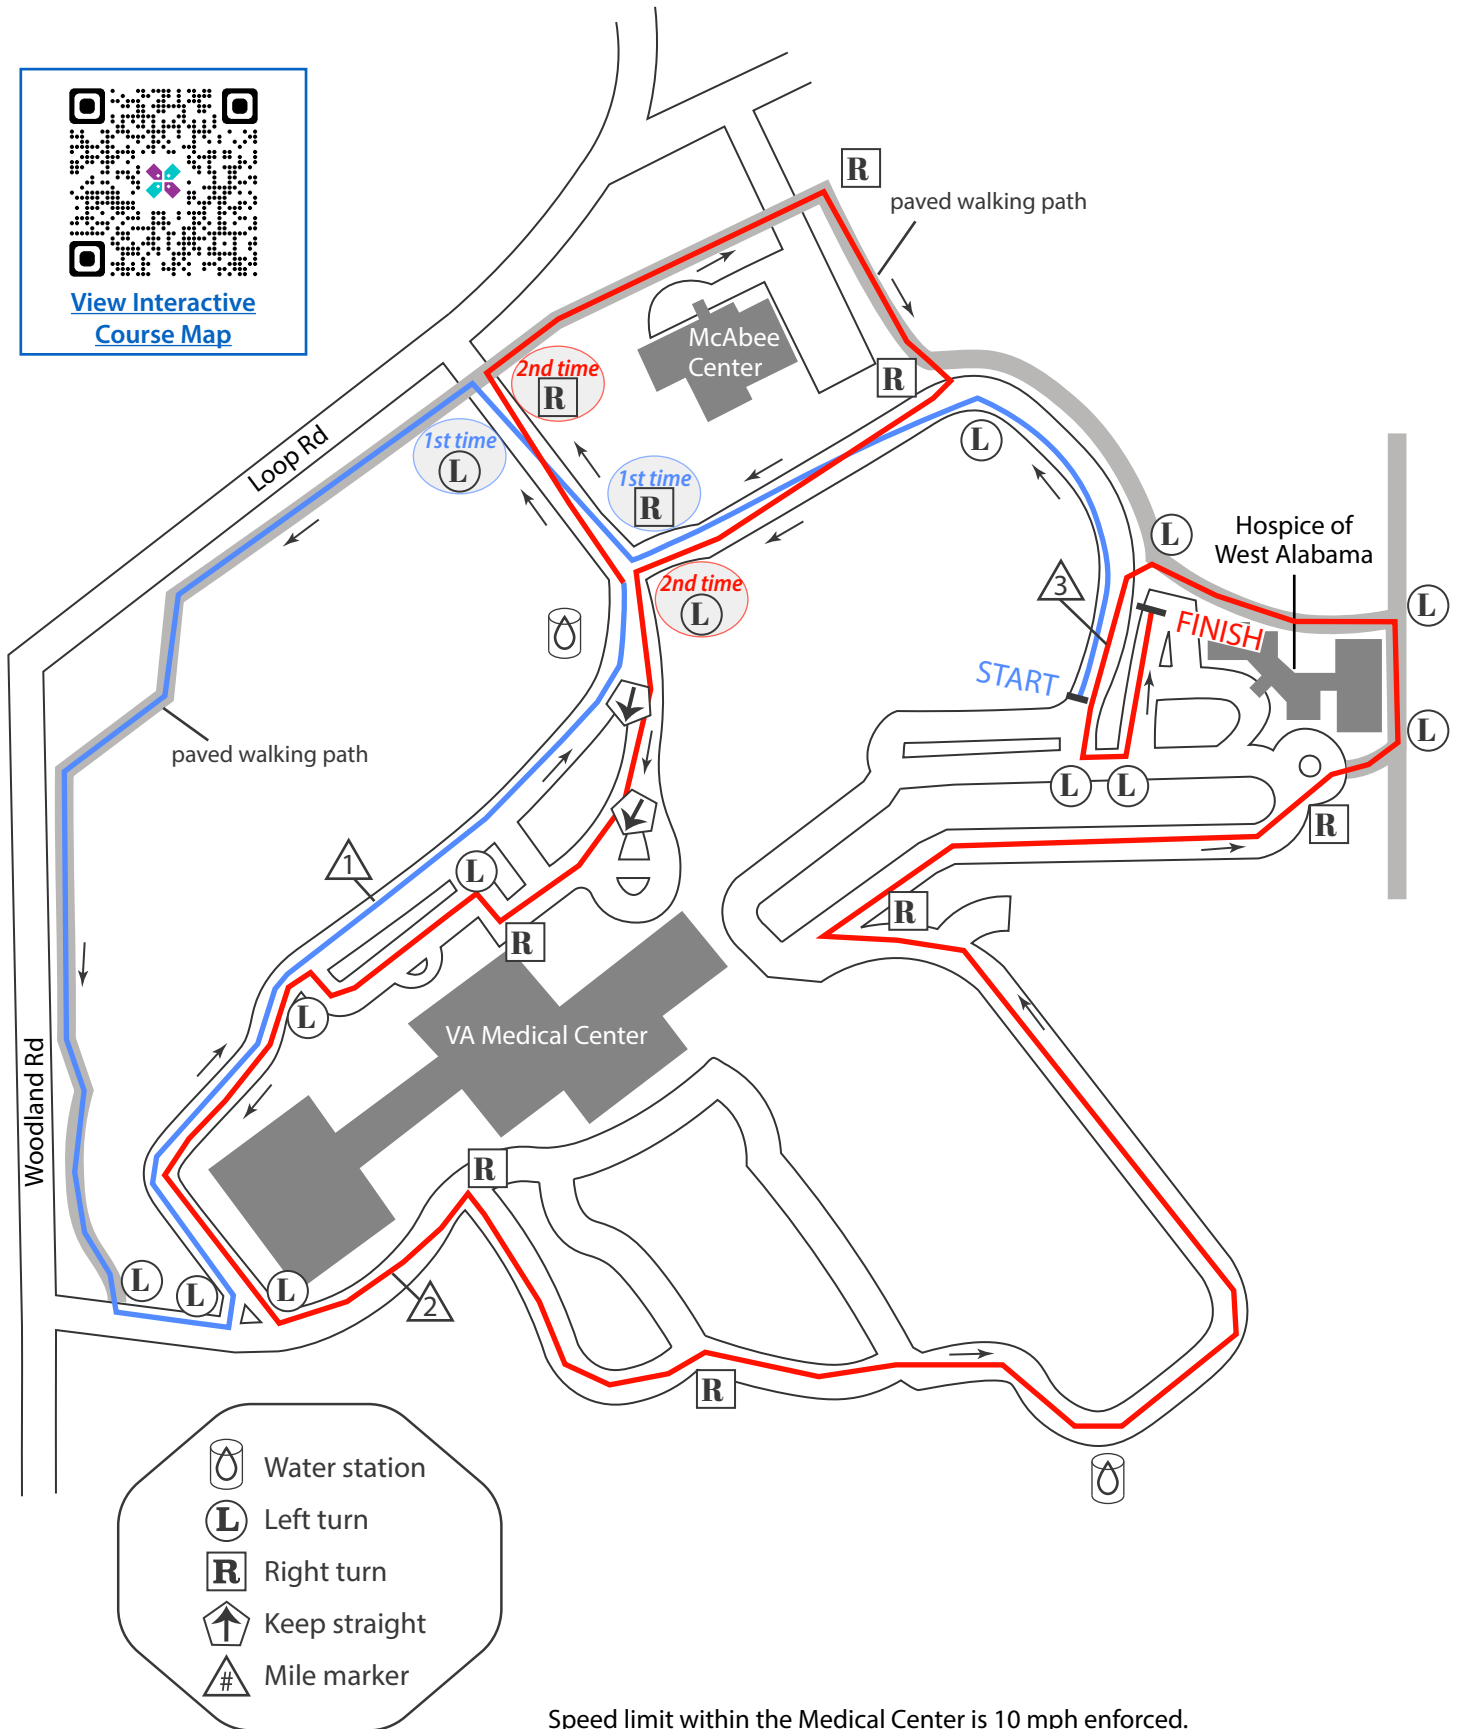

Hospice of West Alabama 5K

Tuscaloosa, Alabama

Speed limit within the Medical Center is 10 mph enforced.