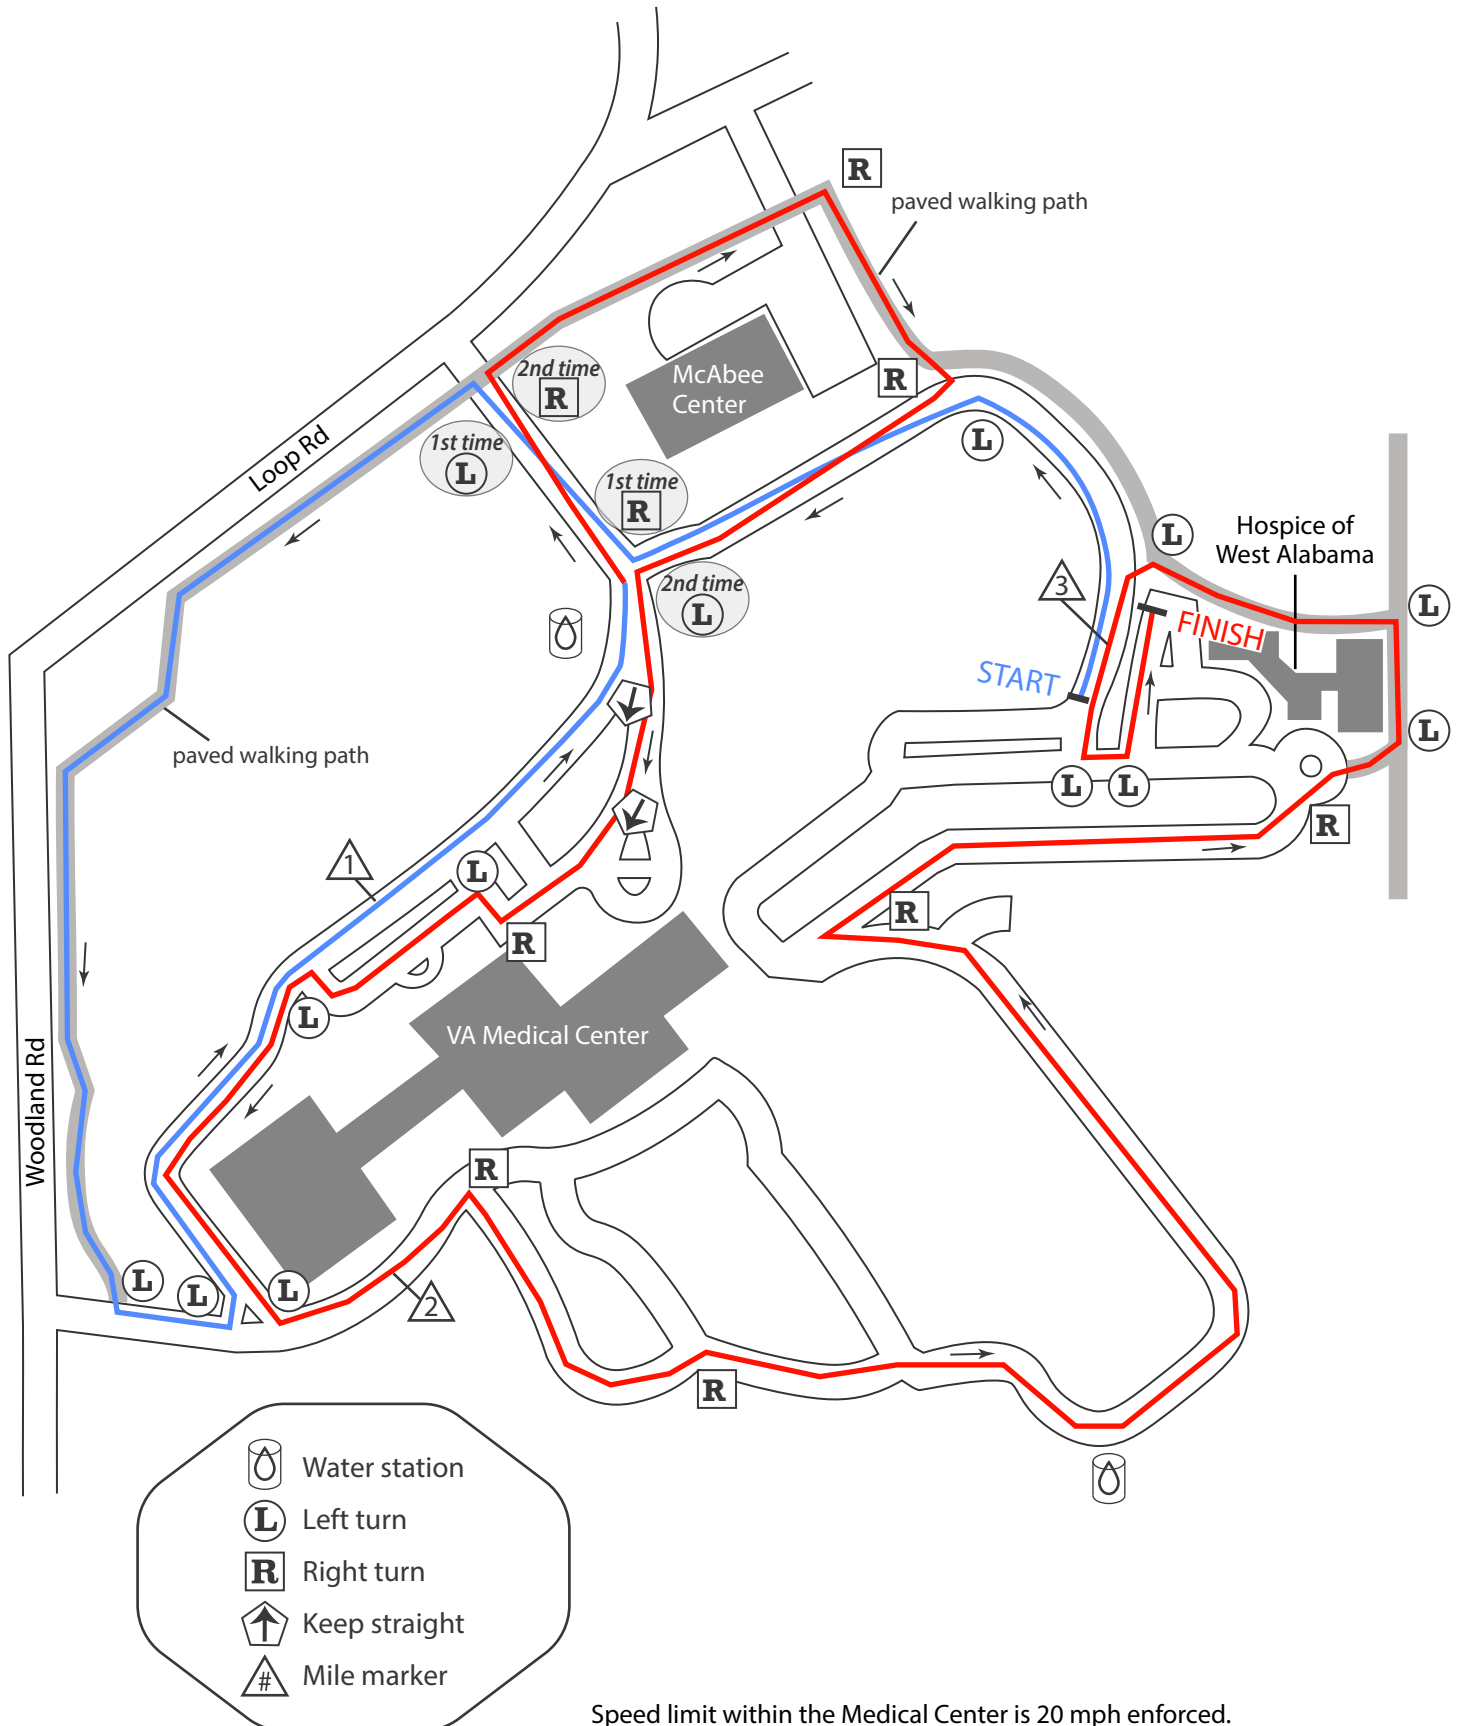

Hospice of West Alabama 5K

Tuscaloosa, Alabama

Speed limit within the Medical Center is 20 mph enforced.