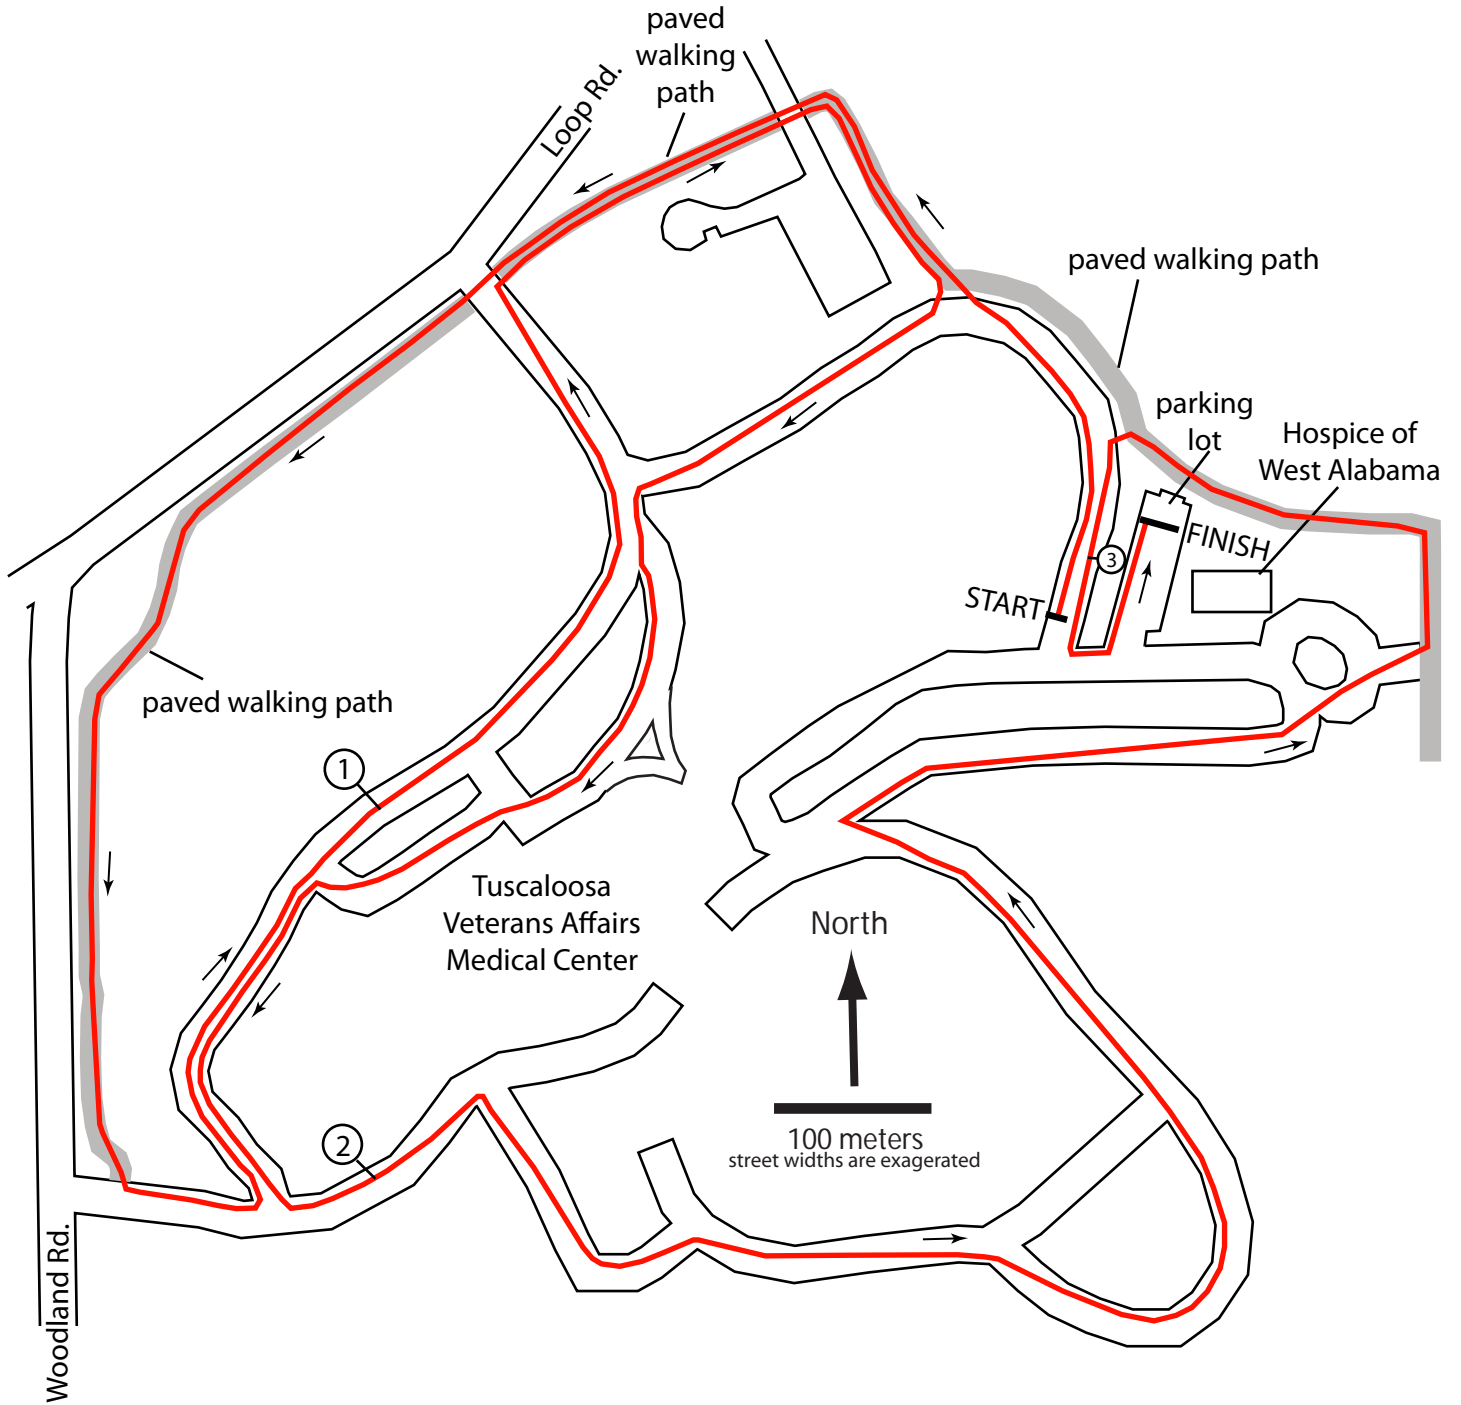

# Hospice of West Alabama 5K

## Tuscaloosa, Alabama

Speed limit within the Medical Center is 20 mph enforced.